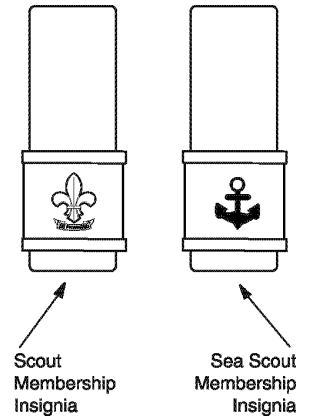

SCOUT

World Conservation Badge is worn on back of Sash 3 cm from top of shoulder seam.

All Season Camper Award is worn on back of Sash below World Conservation Badge.

Challenge Badges may be worn on back of Sash below All Season Camper Award.