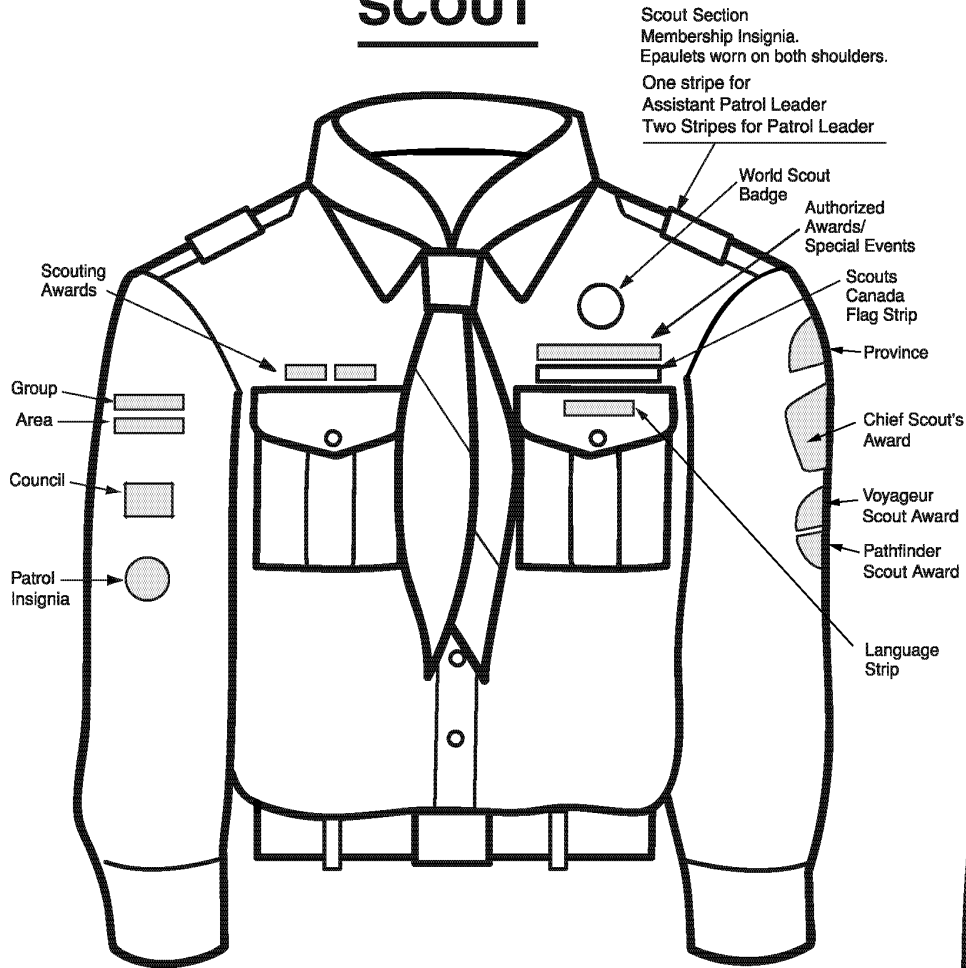

SCOUT

World Conservation Badge is worn on back of Sash 3 cm from top of shoulder seam.

All Season Camper Award is worn on back of Sash below World Conservation Badge.

Challenge Badges may be worn on back of Sash below All Season Camper Award.