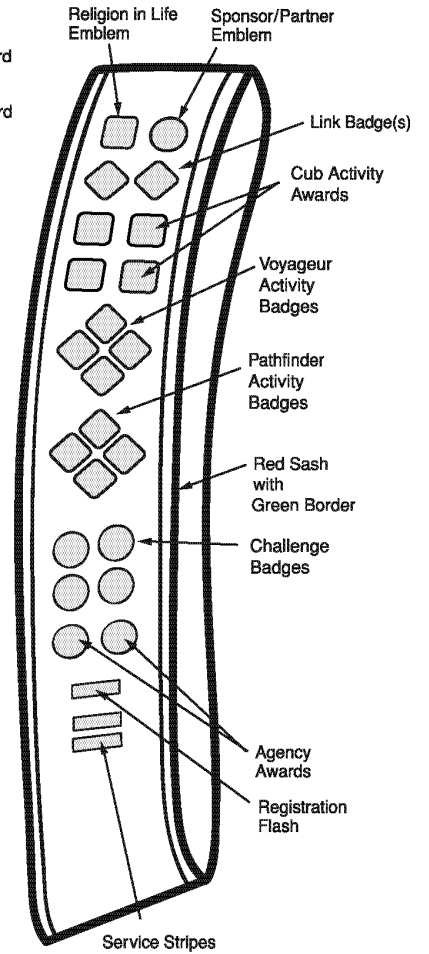

SCOUT

World Conservation Badge is worn on back of Sash 3 cm from top of shoulder seam.

All Season Camper Award is worn on back of Sash below World Conservation Badge.

Challenge Badges may be worn on back of Sash below All Season Camper Award.